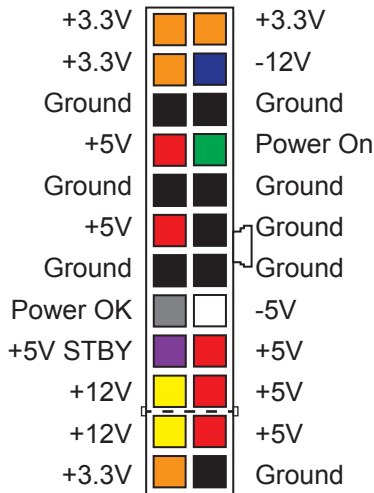

Type: _____
Name: _____
Use: _____

Type: _____
Name: _____
Use: _____

Type: _____
Name: _____
Use: _____